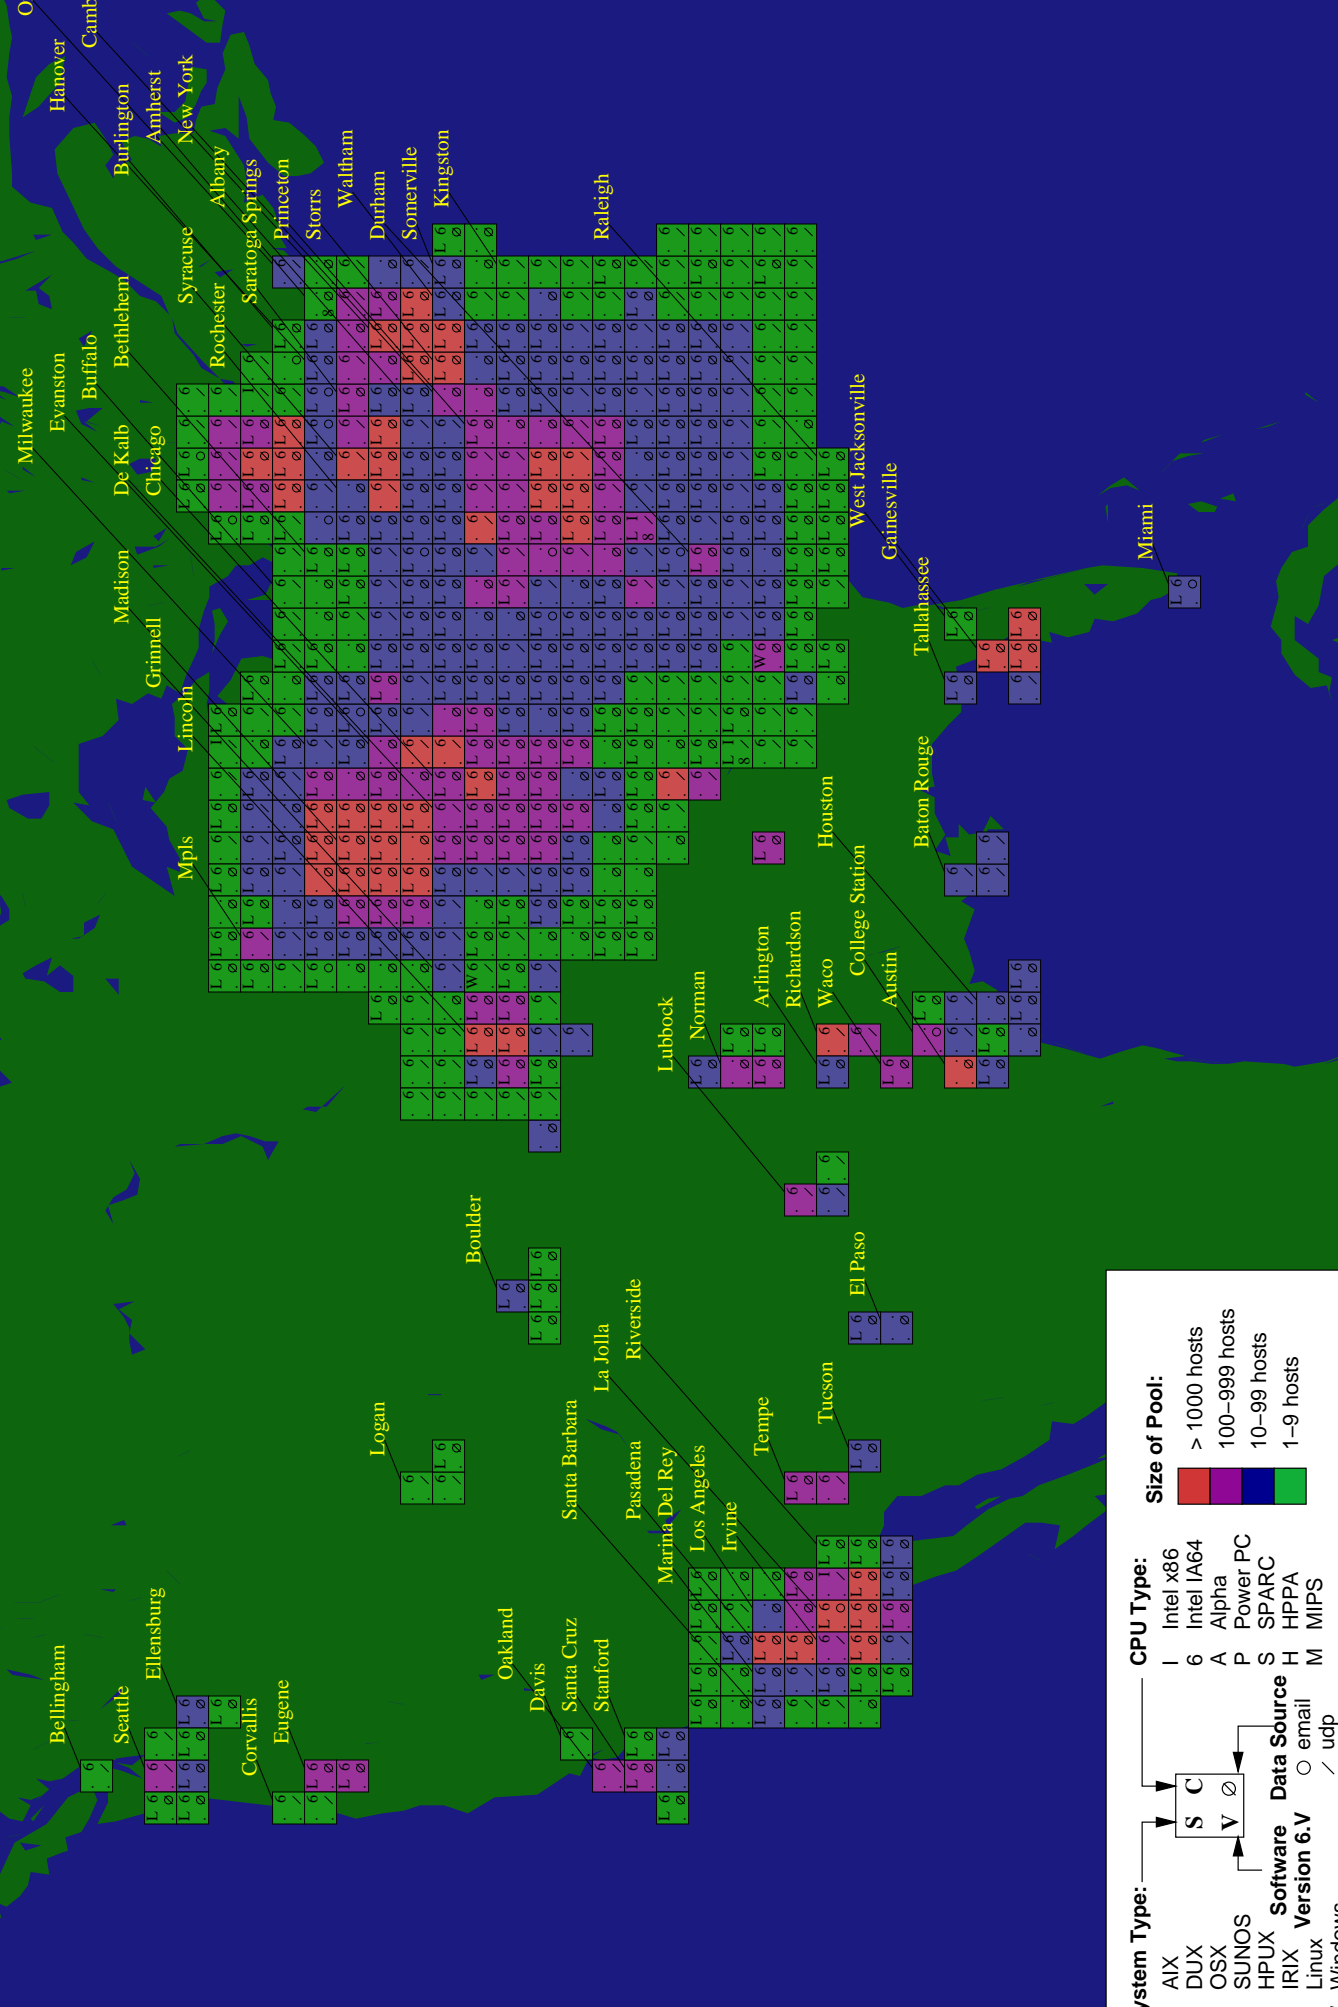

Condor World Map

<http://www.cs.wisc.edu/condor/map>
 Wed Mar 6 19:50:08 CST 2019

System Type:

A	AIX	S	SUNOS	H	HP/UX	L	Linux	W	Windows
D	DUX	M	OSX	I	IRIX	L	Linux		
M	OSX	S	SUNOS	H	HP/UX	L	Linux		
P	Power PC	S	SUNOS	H	HP/UX	L	Linux		
A	Alpha	S	SUNOS	H	HP/UX	L	Linux		
I	Intel x86	S	SUNOS	H	HP/UX	L	Linux		
6	Intel IA64	S	SUNOS	H	HP/UX	L	Linux		

Software Version 6.V

Data Source

- email
- / udp

CPU Type:

- I Intel x86
- 6 Intel IA64
- A Alpha
- P Power PC
- S SPARC
- H HPPA
- M MIPS

Size of Pool:

- > 1000 hosts
- 100-999 hosts
- 10-99 hosts
- 1-9 hosts