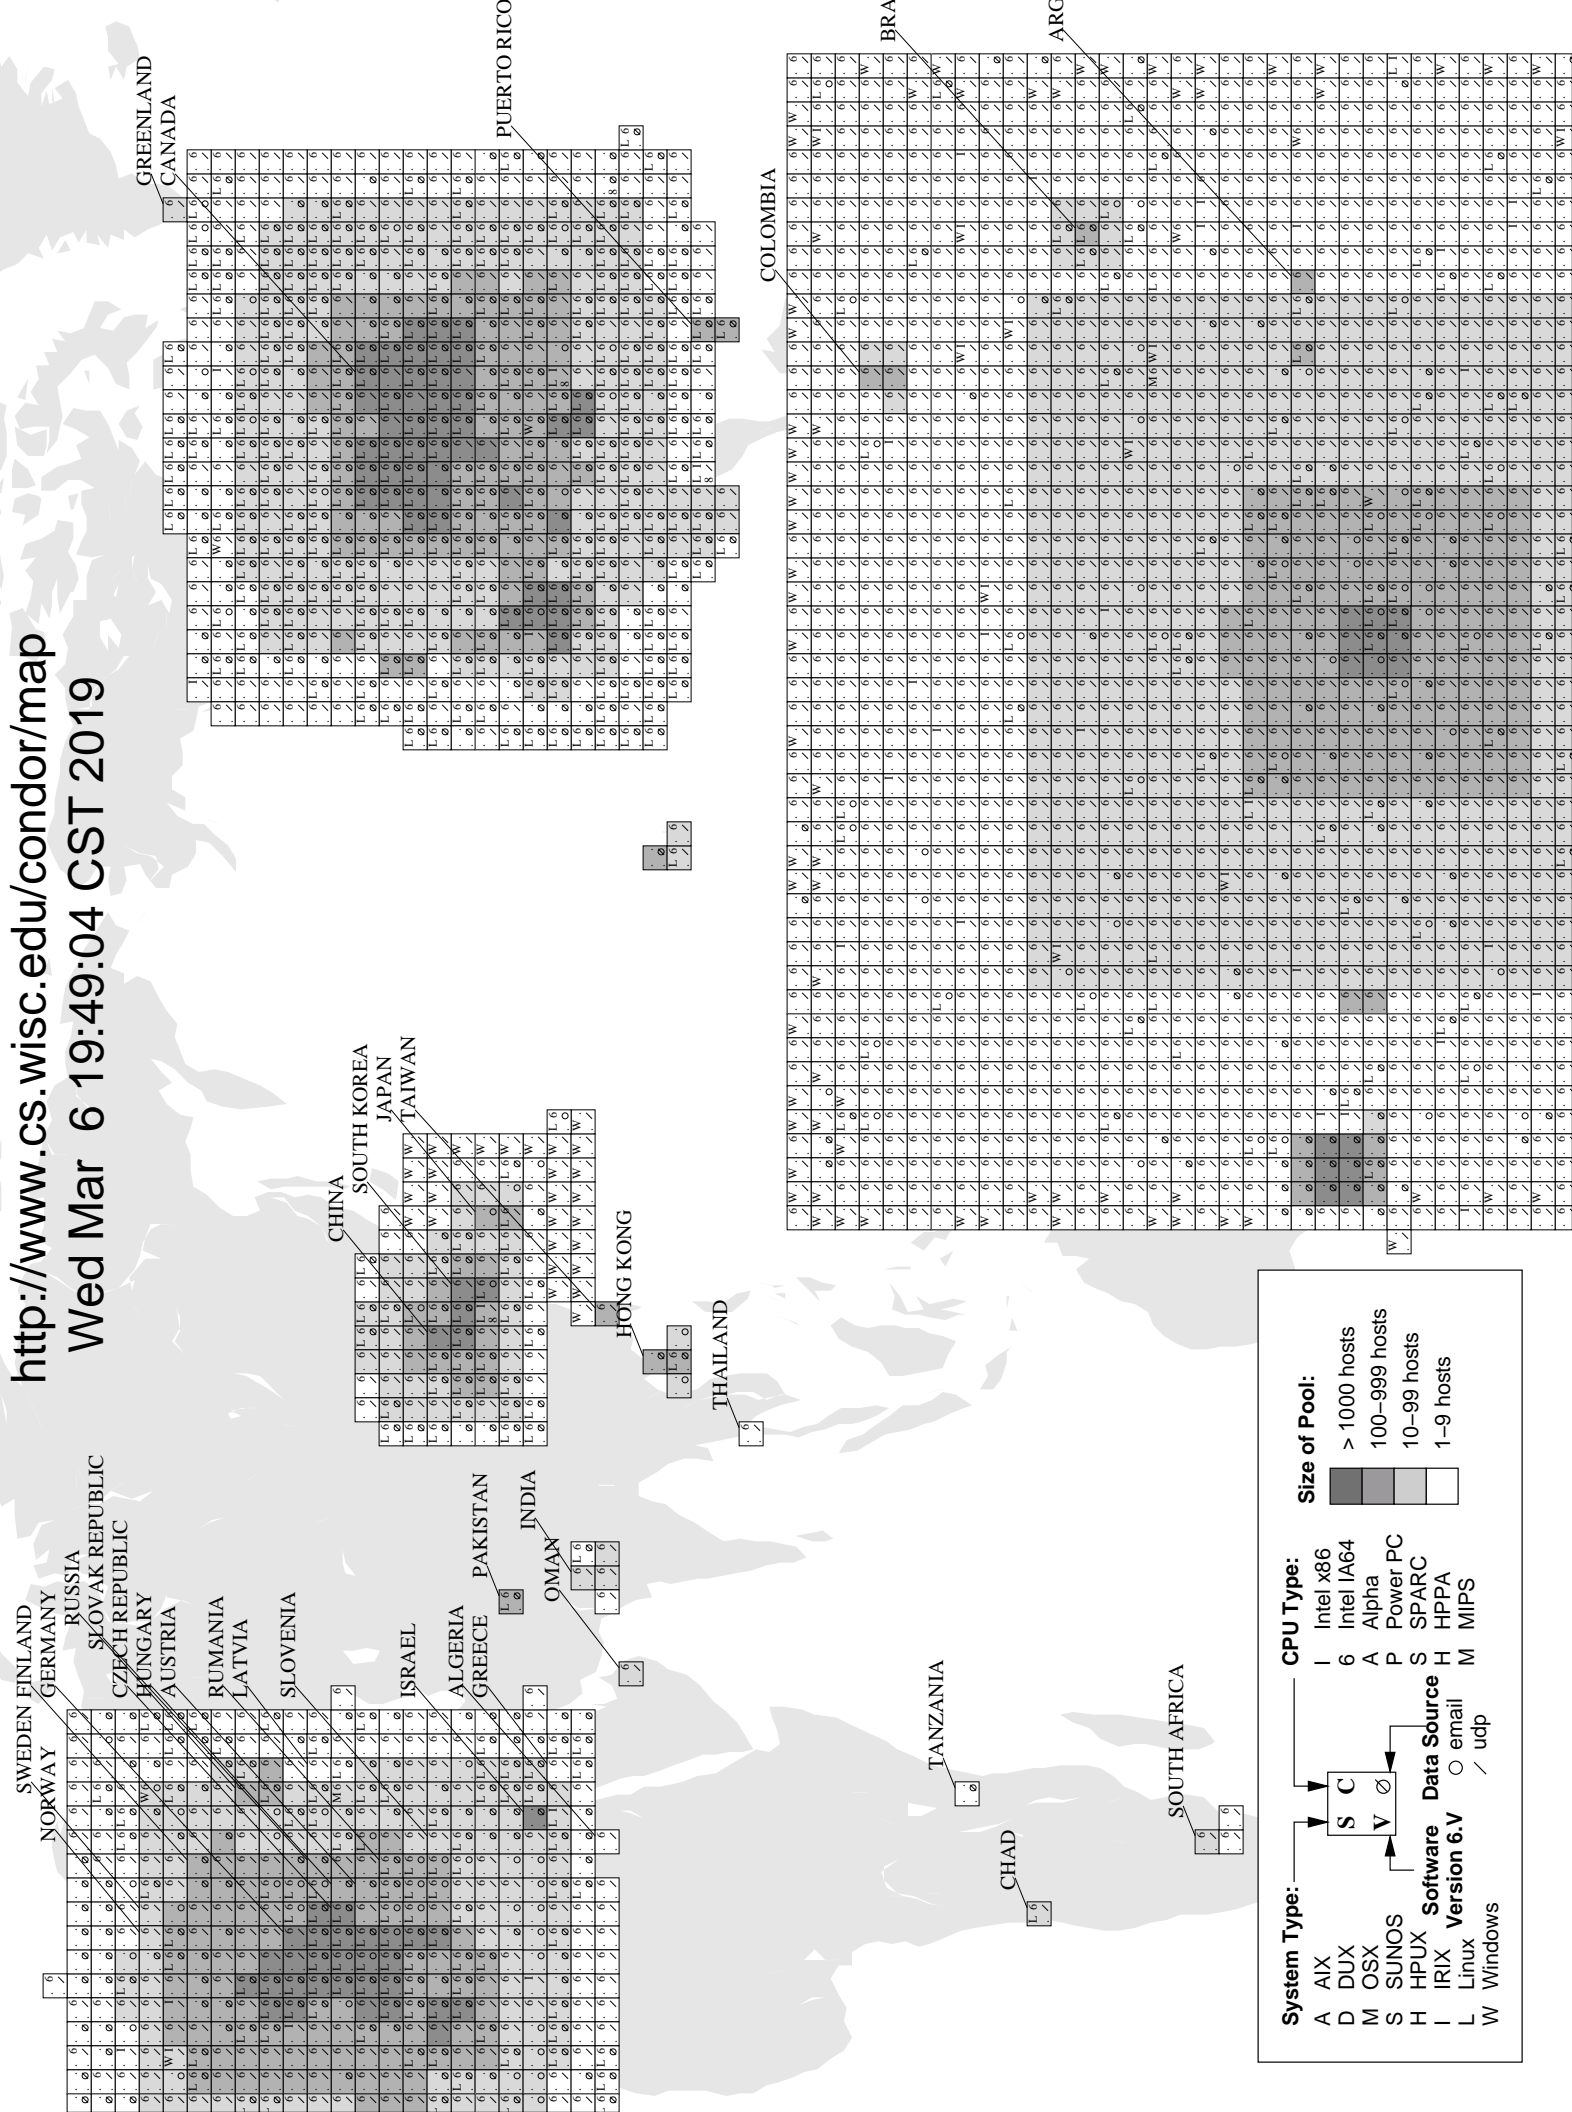

Condor World Map

<http://www.cs.wisc.edu/condor/map>
Wed Mar 6 19:49:04 CST 2019

Legend for Europe and Africa:

System Type	CPU Type	Pool Size
A	Intel x86	> 1000 hosts
D	Intel IA64	100-999 hosts
M	Alpha	10-99 hosts
S	Power PC	1-99 hosts
H	SPARC	
L	HPPA	
W	MIPS	

Legend for North America:

System Type	CPU Type	Pool Size
A	Intel x86	> 1000 hosts
D	Intel IA64	100-999 hosts
M	Alpha	10-99 hosts
S	Power PC	1-99 hosts
H	SPARC	
L	HPPA	
W	MIPS	

Legend for South America and Asia: