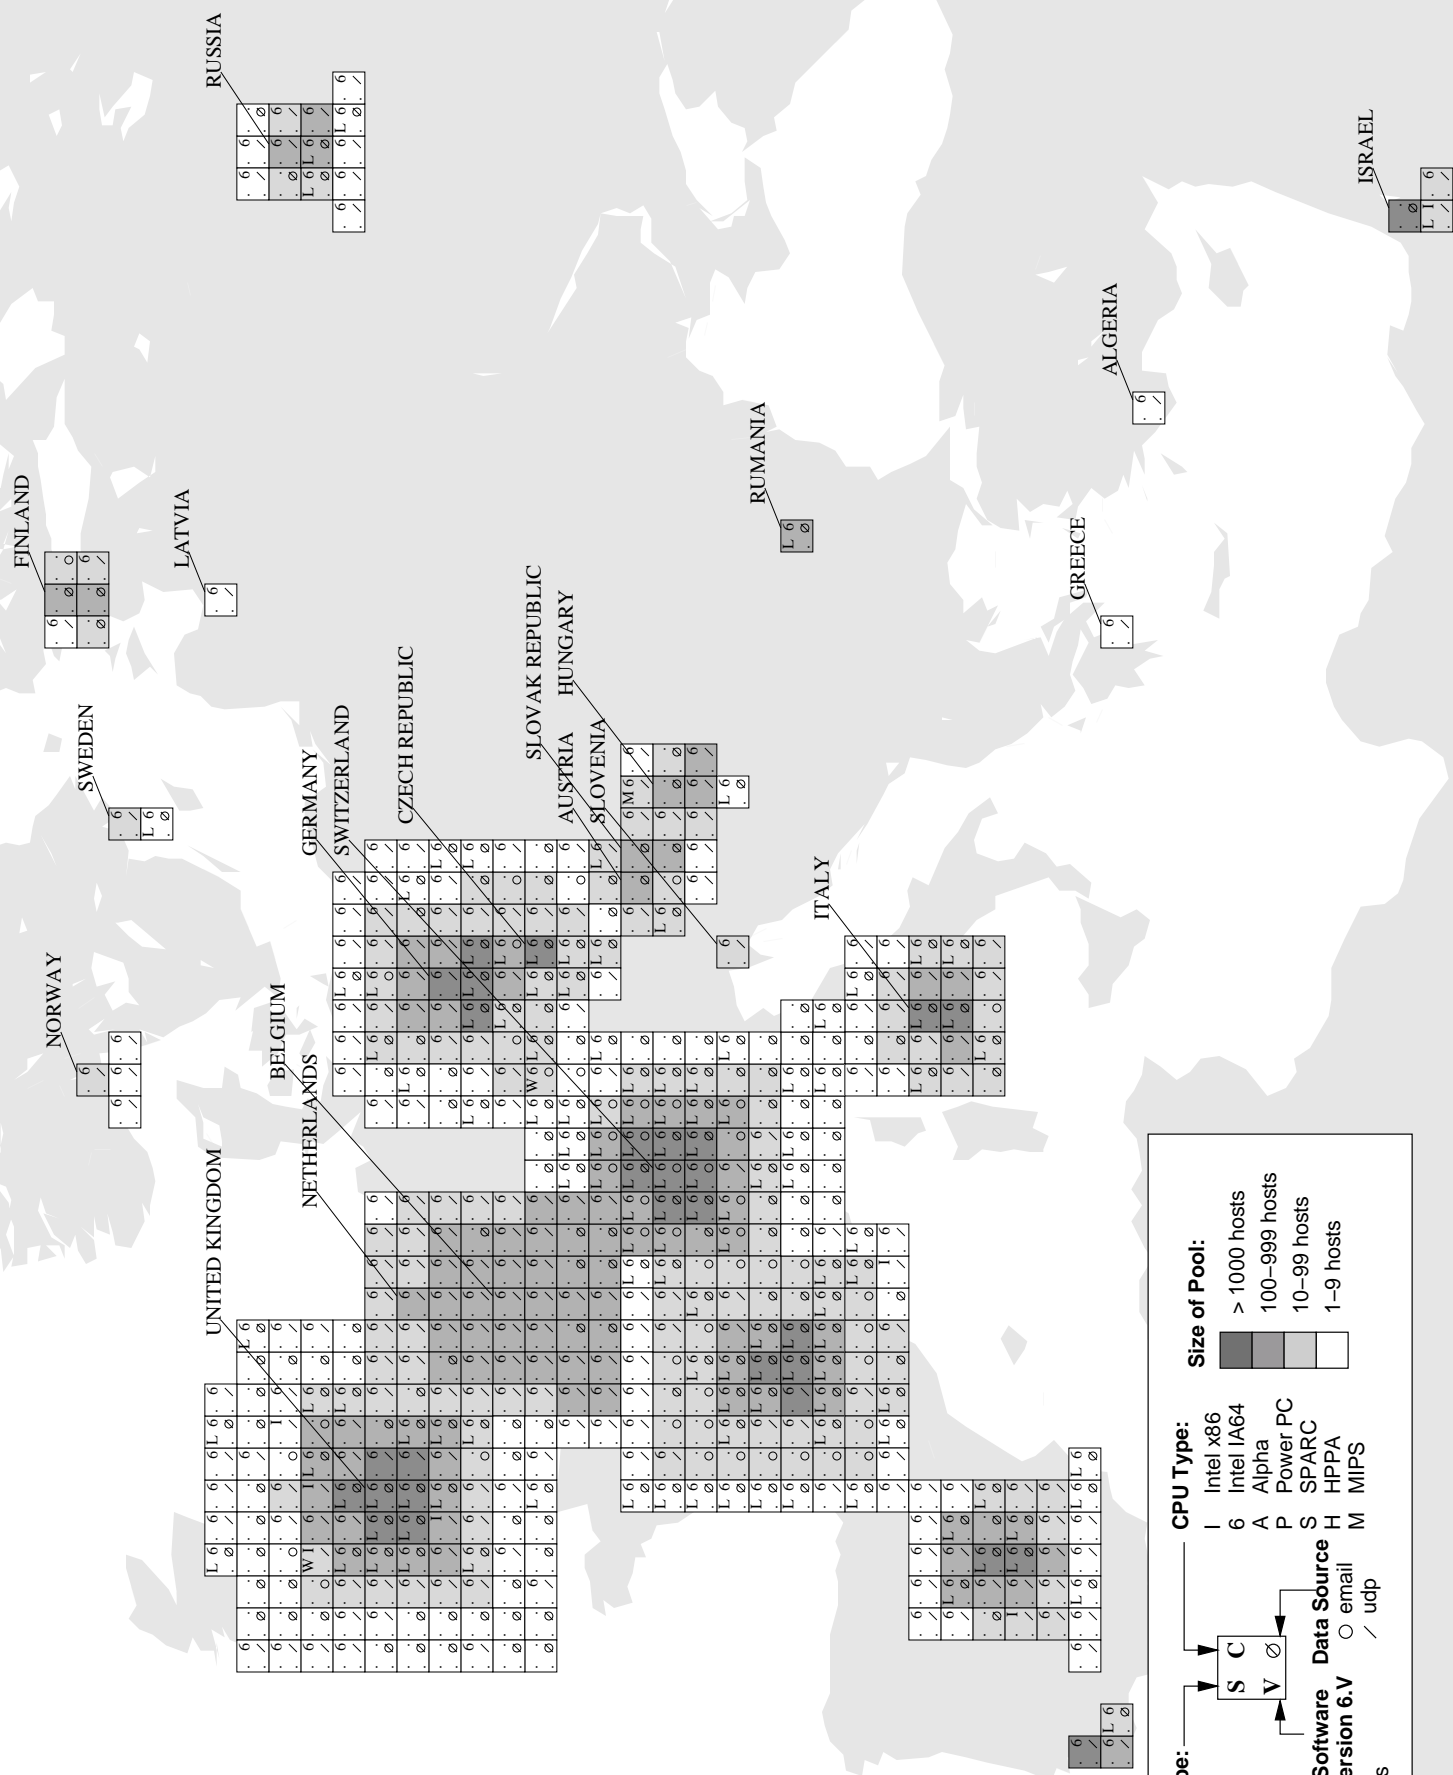

Condor World Map

<http://www.cs.wisc.edu/condor/map>

Wed Mar 6 19:48:21 CST 2019

System Type:

- A AIX
- D DUX
- M OSX
- S SUNOS
- H HP/UX
- I IRIX
- L Linux
- W Windows

CPU Type:

- I Intel x86
- 6 Intel IA64
- A Alpha
- P Power PC
- S SPARC
- H HPPA
- M MIPS

Software Version 6.V

- email
- / udp

Size of Pool:

- > 1000 hosts
- 100-999 hosts
- 10-99 hosts
- 1-9 hosts