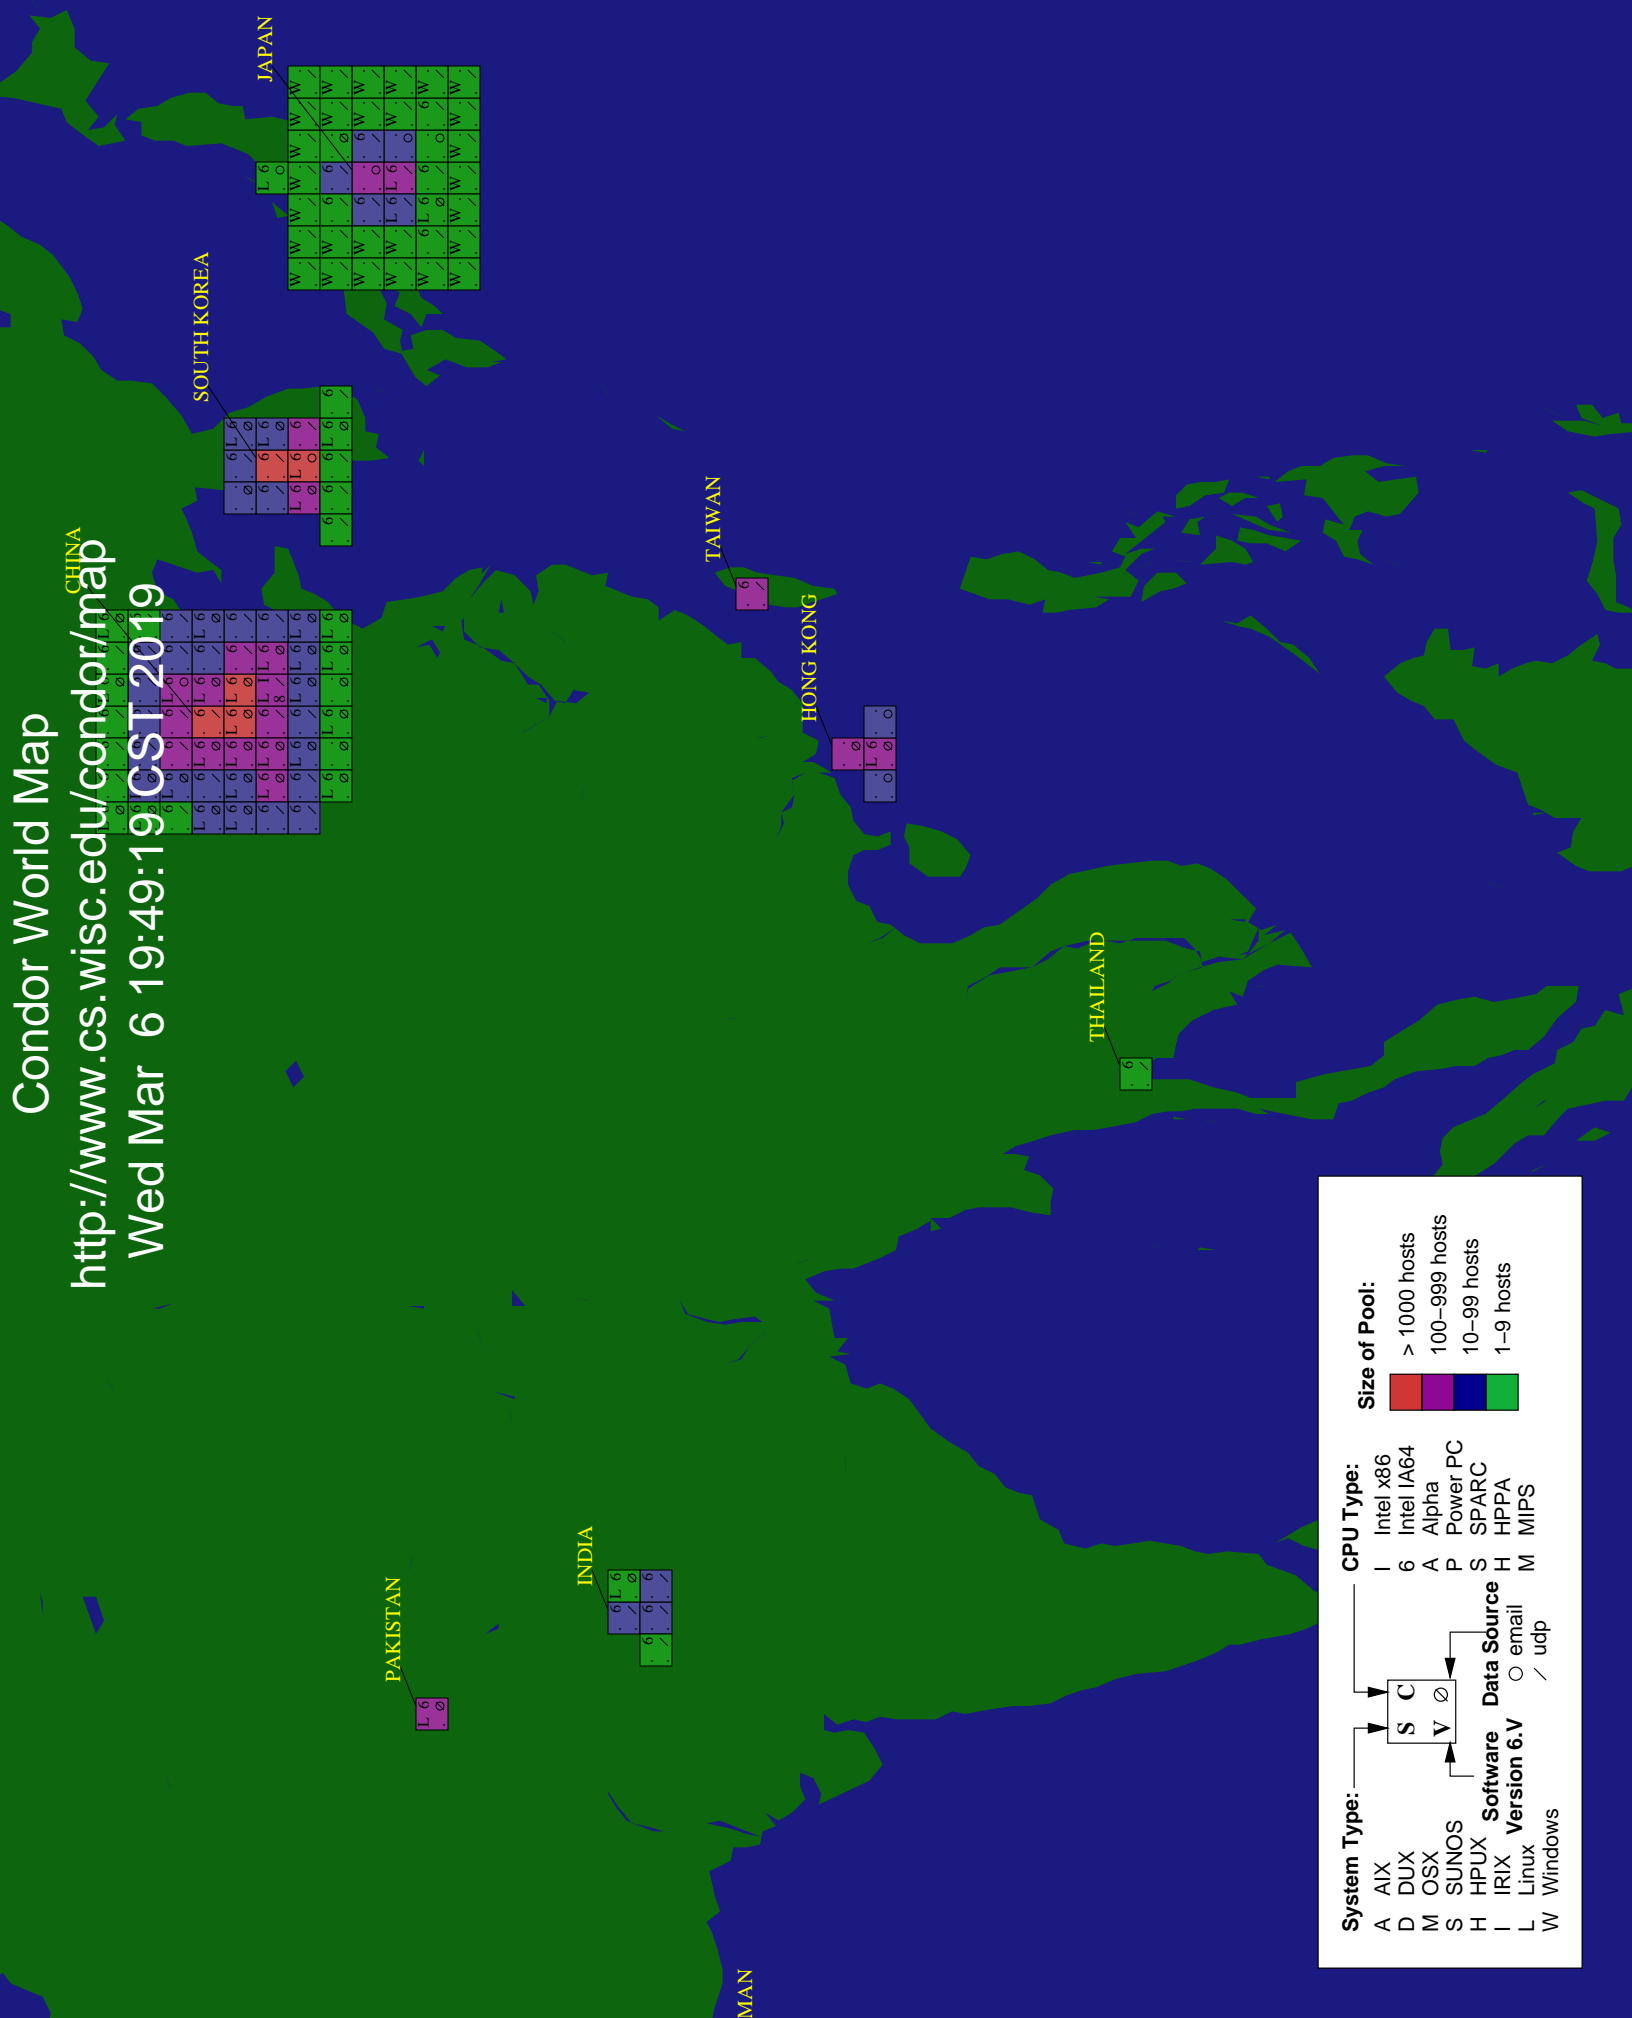

# Condor World Map

<http://www.cs.wisc.edu/condor/map>

Wed Mar 6 19:49:19 CST 2019

**System Type:**

- A AIX
- D DUX
- M OSX
- S SUNOS
- H HP/UX
- I IRIX
- L Linux
- W Windows

**CPU Type:**

- I Intel x86
- 6 Intel IA64
- A Alpha
- P Power PC
- S SPARC
- H HPPA
- M MIPS

**Data Source**

- email
- / udp

**Software Version 6.V**

**Size of Pool:**

- > 1000 hosts
- 100-999 hosts
- 10-99 hosts
- 1-9 hosts